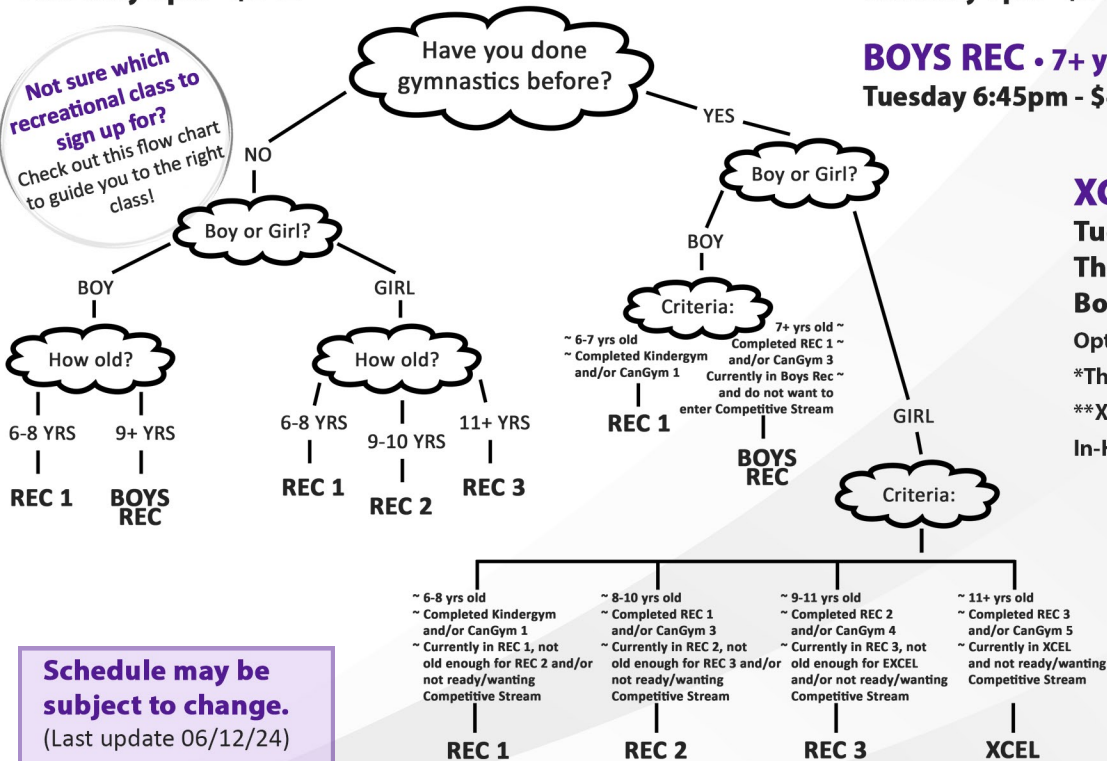

Thursday 7pm - \$644

**BOYS REC • 7+ yrs • Boys • 75 min**

Tuesday 6:45pm - \$417

Saturday 11:15am - \$389

Saturday 1:30pm - \$389

**XCEL\* • Girls • 120 min**

Tuesday 7pm - \$667

Thursday 7pm - \$644

Both Nights - \$1114

Option to train one or two nights per week.

\*This program is by invite only.

\*\*XCEL pricing includes tuition fees and our

In-House Competitions.

**Schedule may be subject to change.**